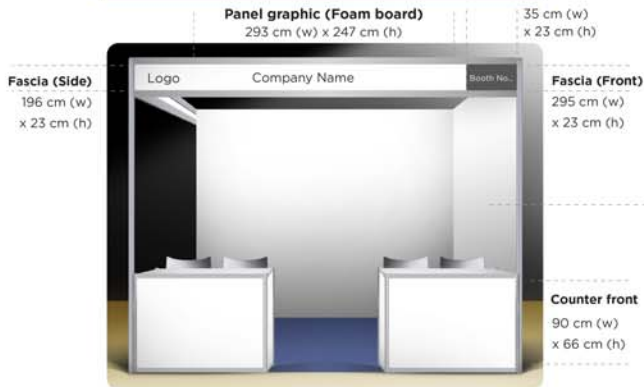

Booth with 2 panels (open left)

Booth with 2 panels (open right)

Booth with 3 panels

Booth with 1 panels

Booth with 3 panels (Twin)

Standard Exhibition Booth (size 3.0m x 2.0m) Includes:

- 1, 2, 3 panels.
- Printable area is 293 cm x 247 cm (2.93 mW x 2.47 mH)
- Side panel printable area is 194 cm x 247 cm (1.94 mW x 2.47 mH)
- Fascia (Front) Panel size: 295 cm x 23 cm (2.95mW x 0.23mH, the height of words or logos should be within 0.2m)
- Fascia (Side) for Corner booth Panel size: 196 cm x 23 cm (1.96mW x 0.23mH, the height of words or logos should be within 0.2m)
- All fascias will be standardized and will only display your company's LOGO, NAME, and BOOTH NUMBER only.
- 2 tables with printable front. Printable area is 90 cm x 66 cm (0.90mW x 0.66mH)
- 4 Chairs inside booth plus 4 chairs for guests
- Booth lighting
- Power socket
- Booth carpeting
- 1 waste bin