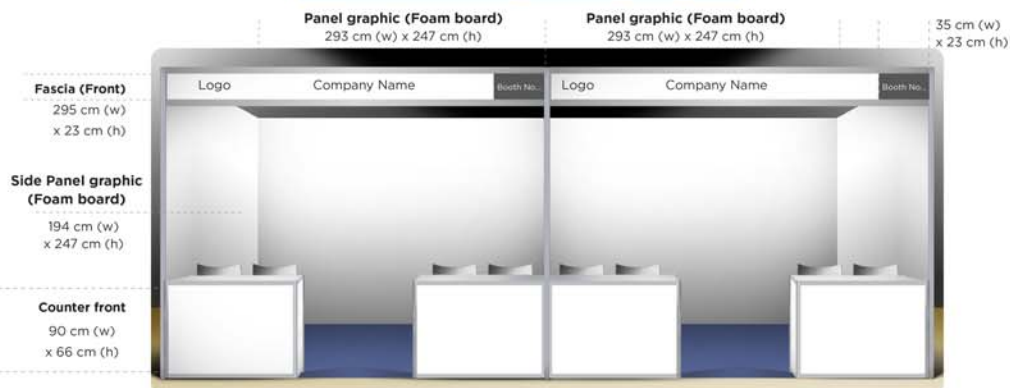

Booth with 2 panels (open left)

Booth with 2 panels (open right)

Booth with 3 panels

Booth with 1 panels

Booth with 3 panels (Twin)

Standard Exhibition Booth (size 3.0m x 2.0m) Includes:

- 1, 2, 3 panels.
- Printable area is 293 cm x 247 cm (2.93 mW x 2.47 mH)
- Side panel printable area is 194 cm x 247 cm (1.94 mW x 2.47 mH)
- Fascia (Front) Panel size: 295 cm x 23 cm (2.95mW x 0.23mH, the height of words or logos should be within 0.2m)
- Fascia (Side) for Corner booth Panel size: 196 cm x 23 cm (1.96mW x 0.23mH, the height of words or logos should be within 0.2m)
- All fascias will be standardized and will only display your company's LOGO, NAME, and BOOTH NUMBER only.
- 2 tables with printable front. Printable area is 90 cm x 66 cm (0.90mW x 0.66mH)
- 4 Chairs inside booth plus 4 chairs for guests
- Booth lighting
- Power socket
- Booth carpeting
- 1 waste bin