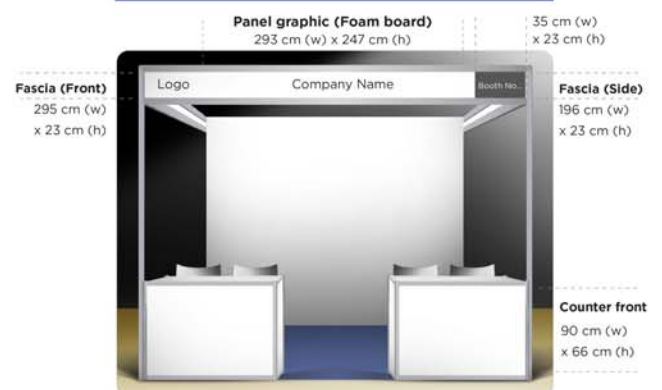

Booth with 2 panels (open left)

Booth with 2 panels (open right)

Booth with 3 panels

Booth with 1 panels

Booth with 3 panels (Twin)

Standard Exhibition Booth (size 3.0m x 2.0m) Includes:

- 1, 2, 3 panels.
- Printable area is 293 cm x 247 cm (2.93 mW x 2.47 mH)
- Side panel printable area is 194 cm x 247 cm (1.94 mW x 2.47 mH)
- Fascia (Front) Panel size: 295 cm x 23 cm (2.95mW x 0.23mH, the height of words or logos should be within 0.2m)
- Fascia (Side) for Corner booth Panel size: 196 cm x 23 cm (1.96mW x 0.23mH, the height of words or logos should be within 0.2m)
- All fascias will be standardized and will only display your company's LOGO, NAME, and BOOTH NUMBER only.
- 2 tables with printable front. Printable area is 90 cm x 66 cm (0.90mW x 0.66mH)
- 4 Chairs inside booth plus 4 chairs for guests
- Booth lighting
- Power socket
- Booth carpeting
- 1 waste bin