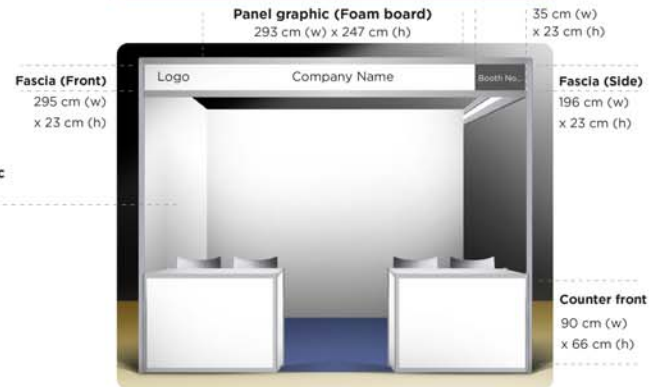

Booth with 2 panels (open left)

Booth with 2 panels (open right)

Booth with 3 panels

Booth with 1 panels

Booth with 3 panels (Twin)

Standard Exhibition Booth (size 3.0m x 2.0m) Includes:

- 1, 2, 3 panels.
- Printable area is 293 cm x 247 cm (2.93 mW x 2.47 mH)
- Side panel printable area is 194 cm x 247 cm (1.94 mW x 2.47 mH)
- Fascia (Front) Panel size: 295 cm x 23 cm (2.95mW x 0.23mH, the height of words or logos should be within 0.2m)
- Fascia (Side) for Corner booth Panel size: 196 cm x 23 cm (1.96mW x 0.23mH, the height of words or logos should be within 0.2m)
- All fascias will be standardized and will only display your company's LOGO, NAME, and BOOTH NUMBER only.
- 2 tables with printable front. Printable area is 90 cm x 66 cm (0.90mW x 0.66mH)
- 4 Chairs inside booth plus 4 chairs for guests
- Booth lighting
- Power socket
- Booth carpeting
- 1 waste bin