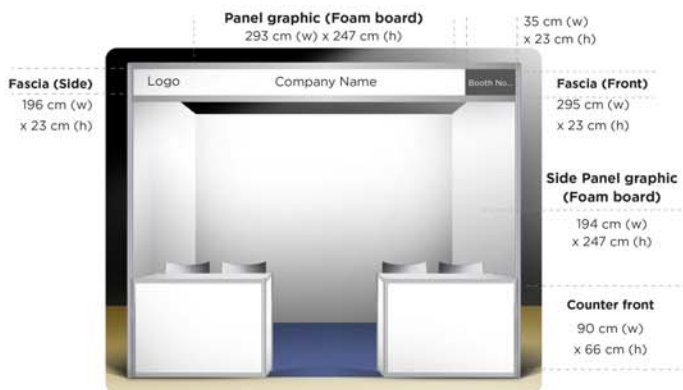

Booth with 2 panels (open left)

Booth with 2 panels (open right)

Booth with 3 panels

Booth with 1 panels

Booth with 3 panels (Twin)

Standard Exhibition Booth (size 3.0m x 2.0m) Includes:

- 1, 2, 3 panels.
- Printable area is 293 cm x 247 cm (2.93 mW x 2.47 mH)
- Side panel printable area is 194 cm x 247 cm (1.94 mW x 2.47 mH)
- Fascia (Front) Panel size: 295 cm x 23 cm (2.95mW x 0.23mH, the height of words or logos should be within 0.2m)
- Fascia (Side) for Corner booth Panel size: 196 cm x 23 cm (1.96mW x 0.23mH, the height of words or logos should be within 0.2m)
- All fascias will be standardized and will only display your company's LOGO, NAME, and BOOTH NUMBER only.
- 2 tables with printable front. Printable area is 90 cm x 66 cm (0.90mW x 0.66mH)
- 4 Chairs inside booth plus 4 chairs for guests
- Booth lighting
- Power socket
- Booth carpeting
- 1 waste bin