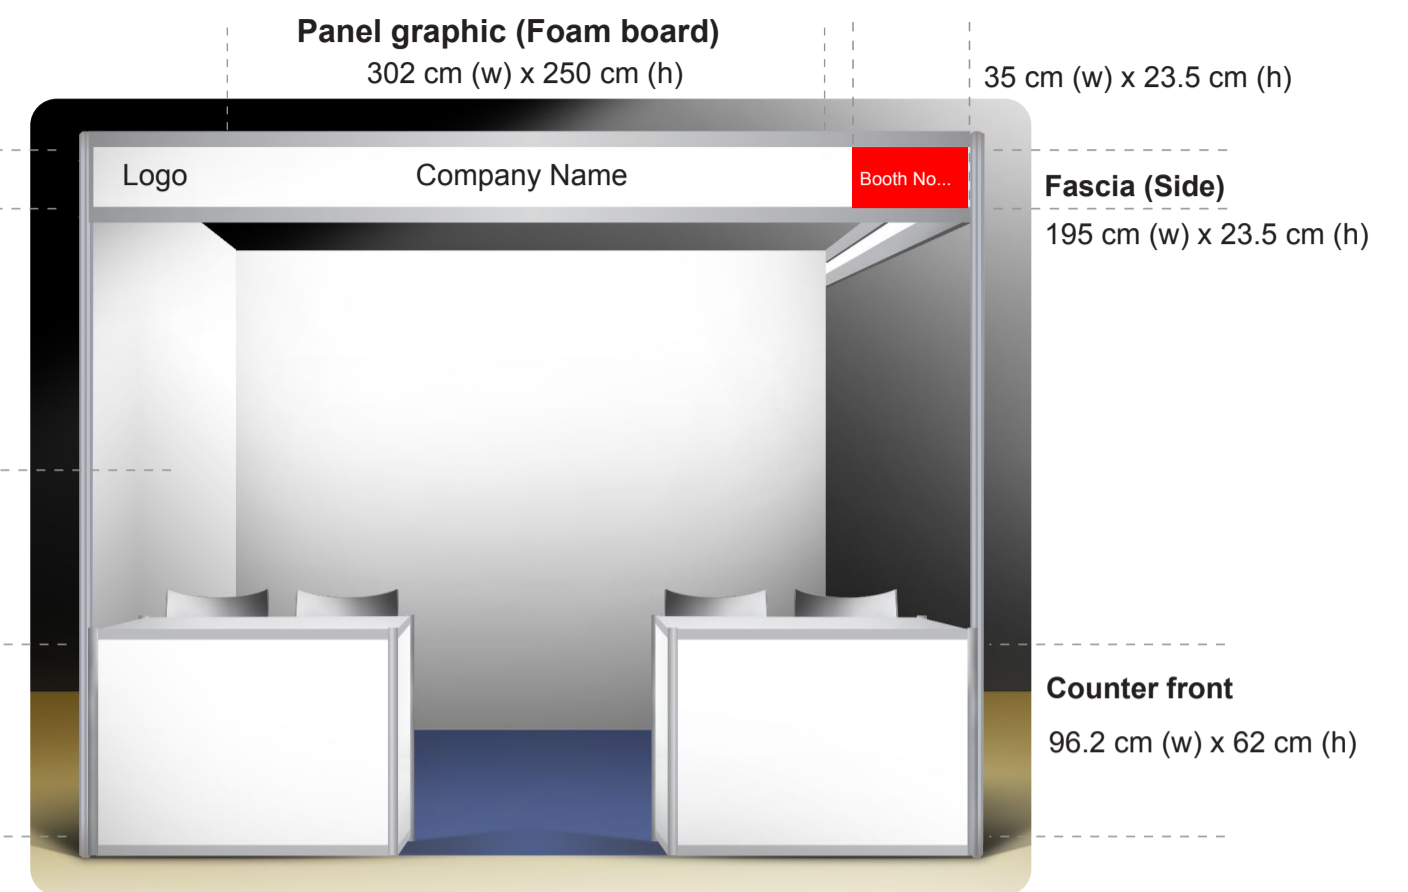

### Booth with 2 panels (open left)

### Booth with 2 panels (open right)

### Booth with 3 panels

## Standard Exhibition Booth (size 3.0m x 2.0m) Includes:

- 2 or 3 panels.
- Printable area is 302 cm x 250 cm (3,020 mmW x 2,500 mH)
- Side panel printable area is 2,020 cm x 250 cm (202 mmW x 250 mmH)
- Fascia (Front) Panel size: 294 cm x 23.5 cm (2,940 mmW x 235 mmH, the height of words or logos should be within 0.2m)
- Fascia (Side) for Corner booth Panel size: 195 cm x 23.5 cm (1,950 mmW x 235 mmH, the height of words or logos should be within 0.2m)
- All fascias will be standardized and will only display your company's LOGO, NAME, and BOOTH NUMBER only.
- 2 tables with printable front. Printable area is 96.2 cm x 62 cm (962 mmW x 620 mH)
- 4 Chairs inside booth plus 4 chairs for guests
- Booth lighting
- Power socket
- Booth carpeting
- 1 waste bin