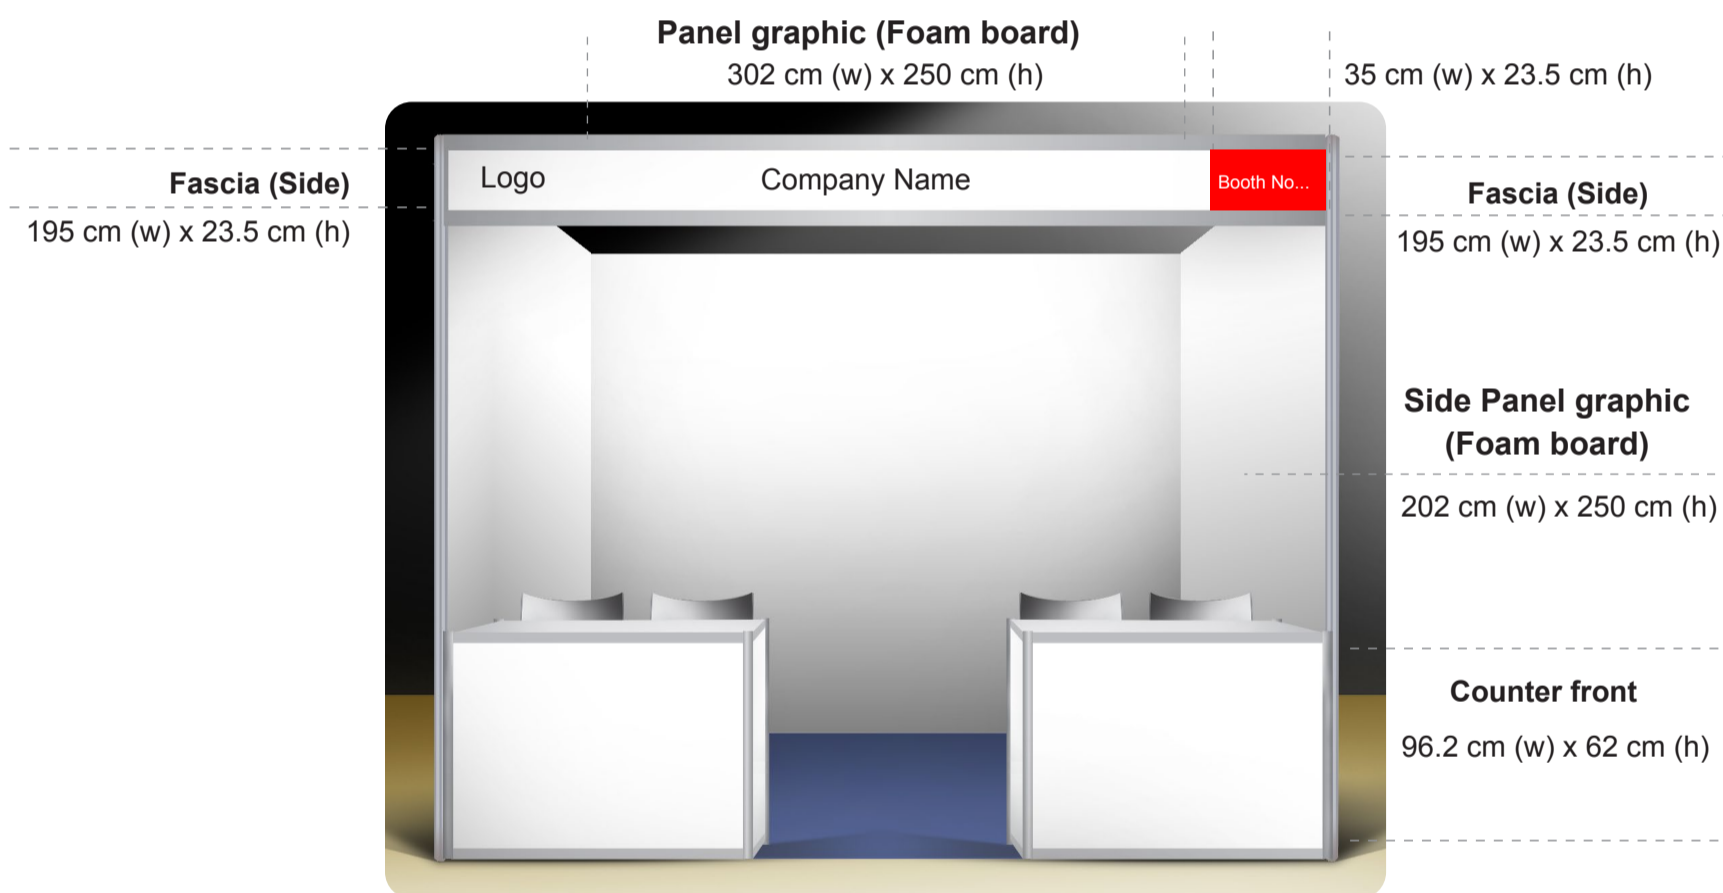

### Booth with 2 panels (open left)

### Booth with 2 panels (open right)

### Booth with 3 panels

## Standard Exhibition Booth (size 3.0m x 2.0m) Includes:

- 2 or 3 panels.
- Printable area is 302 cm x 250 cm (3,020 mmW x 2,500 mH)
- Side panel printable area is 2,020 cm x 250 cm (202 mmW x 250 mmH)
- Fascia (Front) Panel size: 294 cm x 23.5 cm (2,940 mmW x 235 mmH, the height of words or logos should be within 0.2m)
- Fascia (Side) for Corner booth Panel size: 195 cm x 23.5 cm (1,950 mmW x 235 mmH, the height of words or logos should be within 0.2m)
- All fascias will be standardized and will only display your company's LOGO, NAME, and BOOTH NUMBER only.
- 2 tables with printable front. Printable area is 96.2 cm x 62 cm (962 mmW x 620 mH)
- 4 Chairs inside booth plus 4 chairs for guests
- Booth lighting
- Power socket
- Booth carpeting
- 1 waste bin