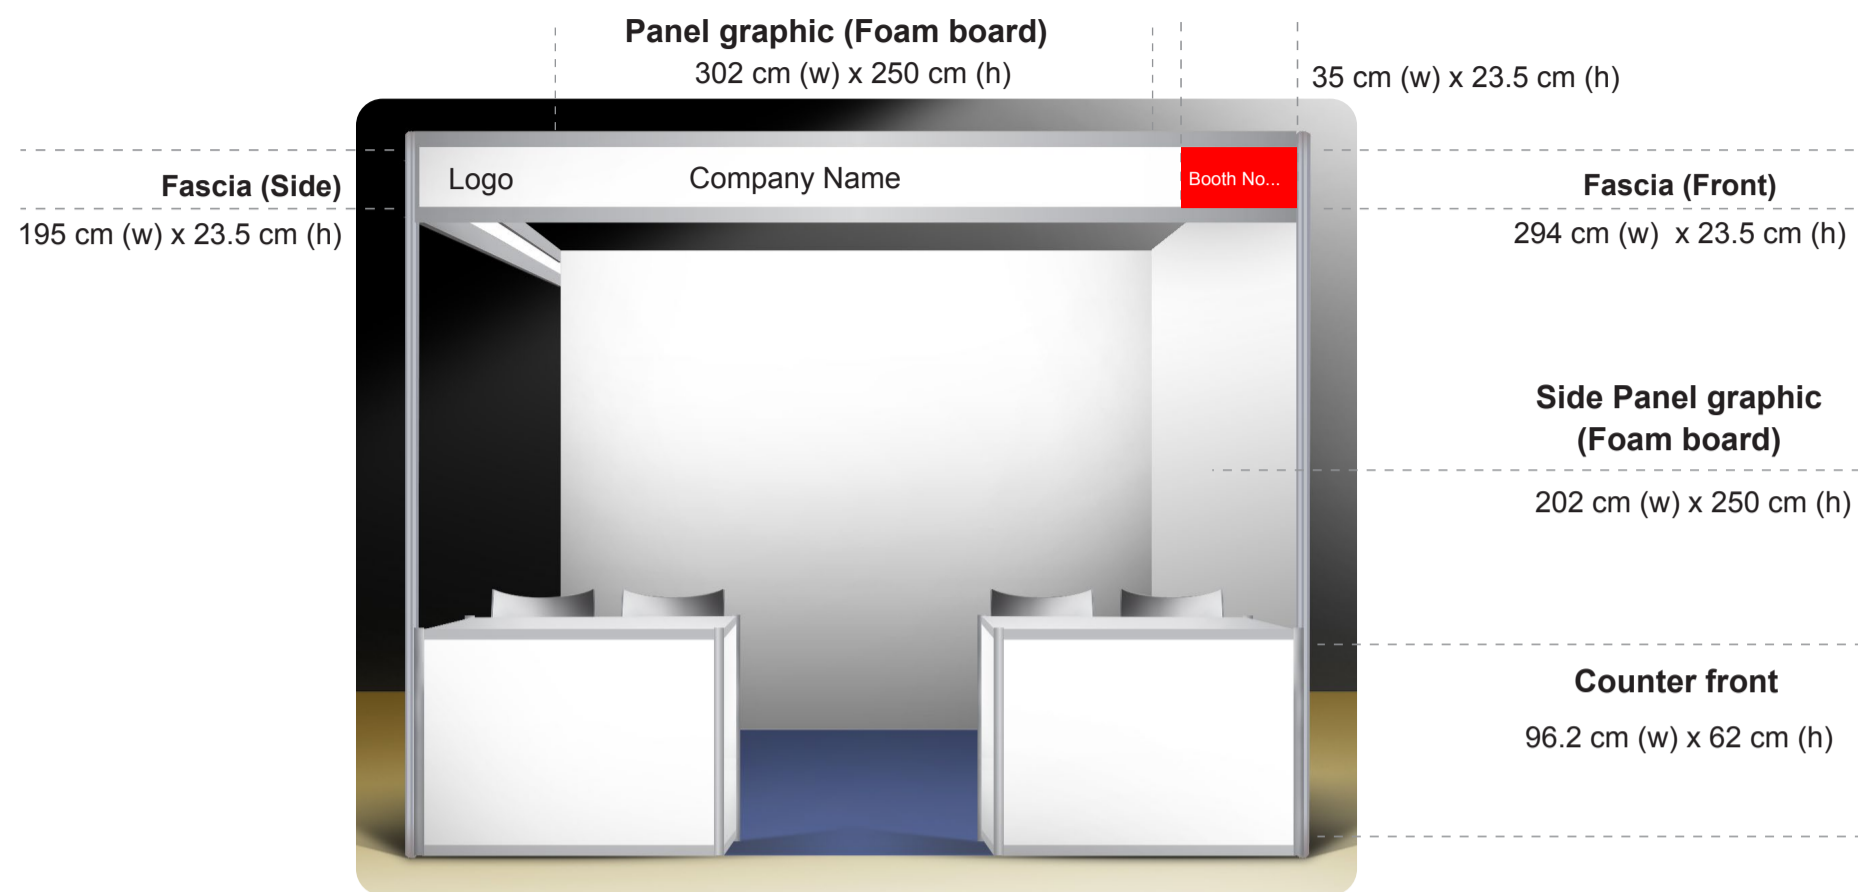

### Booth with 2 panels (open left)

### Booth with 2 panels (open right)

### Booth with 3 panels

## Standard Exhibition Booth (size 3.0m x 2.0m) Includes:

- 2 or 3 panels.
- Printable area is 302 cm x 250 cm (3,020 mmW x 2,500 mH)
- Side panel printable area is 2,020 cm x 250 cm (202 mmW x 250 mmH)
- Fascia (Front) Panel size: 294 cm x 23.5 cm (2,940 mmW x 235 mmH, the height of words or logos should be within 0.2m)
- Fascia (Side) for Corner booth Panel size: 195 cm x 23.5 cm (1,950 mmW x 235 mmH, the height of words or logos should be within 0.2m)
- All fascias will be standardized and will only display your company's LOGO, NAME, and BOOTH NUMBER only.
- 2 tables with printable front. Printable area is 96.2 cm x 62 cm (962 mmW x 620 mH)
- 4 Chairs inside booth plus 4 chairs for guests
- Booth lighting
- Power socket
- Booth carpeting
- 1 waste bin